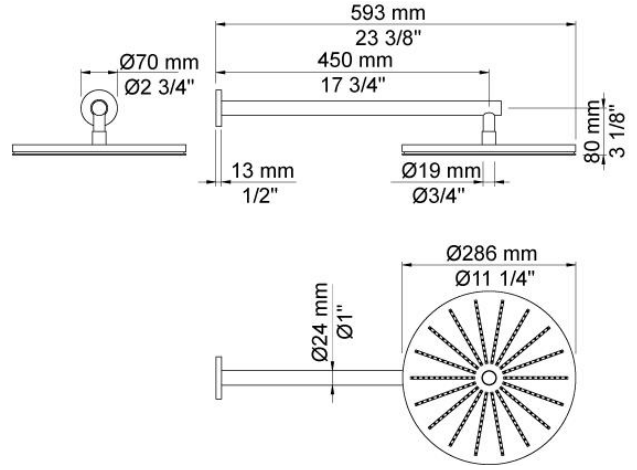

--

Date:
Client:
Project:

060

Head shower, round, wall-mounted.

Flow

	Bar:	1.0	2.0	3.0	4.0	5.0
060 ¹⁾	(l/min)	12.7	18.0	22.0	25.4	28.4

¹⁾ USA: Flow restricted to 1.8 gpm (7.0 l/min)

Available in colors