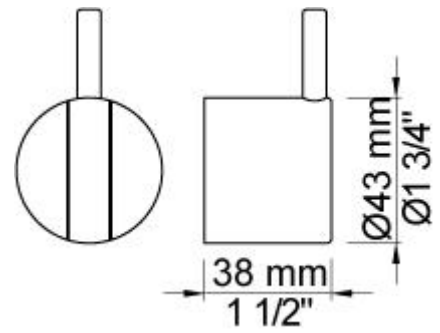

--

Date:
Client:
Project:

2143DT8

One-handle build-in mixer with ceramic disc technology.
 2143DT8UP = Mixer 2100.
 2143DT8AP = Handle NR21, 200 mm bath spout with diverter for hand shower 040D, three-hole plate 60 x 309 mm 2003B, hand shower holder T8.

Flow

	Bar:	1.0	2.0	3.0	4.0	5.0
040D	(l/min)	9.5	13.5	16.5	19.1	21.3
T2	(l/min)	5.8	8.2	10.0	11.6	12.9

Available in colors

Color 02, Grey	Color 20, Brushed chrome
Color 04, Light blue	Color 21, Carmine red
Color 05, Orange	Color 25, Pink
Color 06, Light green	Color 27, Matt black
Color 08, Yellow	Color 28, Matt white
Color 09, Dark grey	Color 60, Black
Color 12, Mocca	Color 61, Brushed black
Color 14, Bright red	Color 62, Deep black
Color 15, Dark blue	Color 63, Copper
Color 16, Polished chrome	Color 64, Brushed Copper
Color 17, Gloss black	Color 65, Gold
Color 18, White	Color 68, Silver
Color 19, Natural brass	Color 70, Brushed Gold

NR21

Operating handle for 2100, 2200, 2300, 2400
incl. variants. Ø43 mm.

T2

Hand shower with 1.5 m hose.

T8

Hand shower holder for T2 for low mounting.