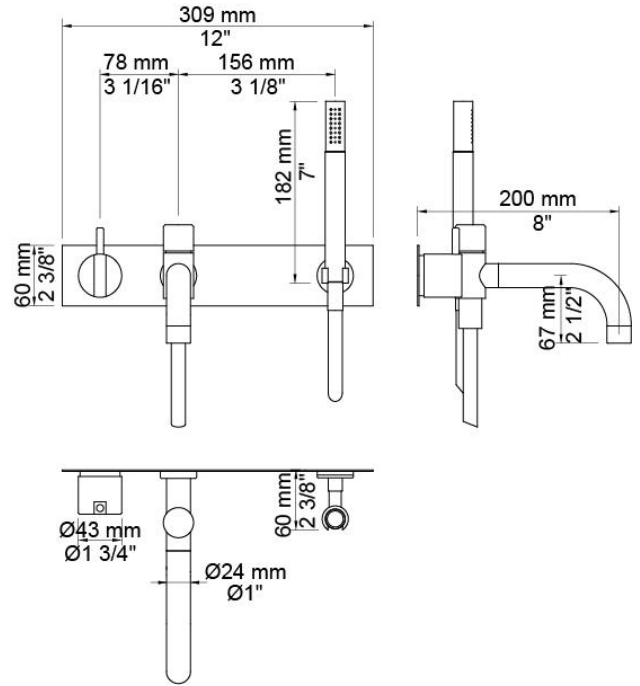

--

Date:
Client:
Project:

2143DT8

One-handle build-in mixer with ceramic disc technology.
 2143DT8UP = Mixer 2100.
 2143DT8AP = Handle NR21, 200 mm bath spout with diverter for hand shower 040D, three-hole plate 60 x 309 mm 2003B, hand shower holder T8.

Flow

	Bar:	1.0	2.0	3.0	4.0	5.0
040D	(l/min)	9.5	13.5	16.5	19.1	21.3
T2	(l/min)	5.8	8.2	10.0	11.6	12.9

Available in colors

Color 02, Grey	Color 20, Brushed chrome
Color 04, Light blue	Color 21, Carmine red
Color 05, Orange	Color 25, Pink
Color 06, Light green	Color 27, Matt black
Color 08, Yellow	Color 28, Matt white
Color 09, Dark grey	Color 60, Black
Color 12, Mocca	Color 61, Brushed black
Color 14, Bright red	Color 62, Deep black
Color 15, Dark blue	Color 63, Copper
Color 16, Polished chrome	Color 64, Brushed Copper
Color 17, Gloss black	Color 65, Gold
Color 18, White	Color 68, Silver
Color 19, Natural brass	Color 70, Brushed Gold

NR21

Operating handle for 2100, 2200, 2300, 2400
incl. variants. Ø43 mm.

T2

Hand shower with 1.5 m hose.

T8

Hand shower holder for T2 for low mounting.