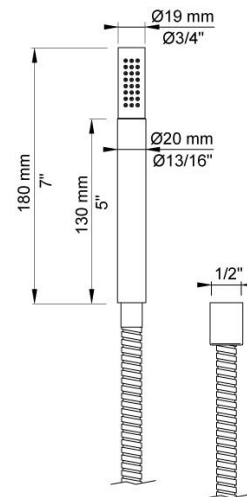

--

Date:
Client:
Project:

2143DT8

One-handle build-in mixer with ceramic disc technology.
 2143DT8UP = Mixer 2100.
 2143DT8AP = Handle NR21, 200 mm bath spout with diverter for hand shower 040D, three-hole plate 60 x 309 mm 2003B, hand shower holder T8.

Flow

	Bar:	1.0	2.0	3.0	4.0	5.0
040D	(l/min)	9.5	13.5	16.5	19.1	21.3
T2	(l/min)	5.8	8.2	10.0	11.6	12.9

Available in colors

Color 02, Grey	Color 20, Brushed chrome
Color 04, Light blue	Color 21, Carmine red
Color 05, Orange	Color 25, Pink
Color 06, Light green	Color 27, Matt black
Color 08, Yellow	Color 28, Matt white
Color 09, Dark grey	Color 60, Black
Color 12, Mocca	Color 61, Brushed black
Color 14, Bright red	Color 62, Deep black
Color 15, Dark blue	Color 63, Copper
Color 16, Polished chrome	Color 64, Brushed Copper
Color 17, Gloss black	Color 65, Gold
Color 18, White	Color 68, Silver
Color 19, Natural brass	Color 70, Brushed Gold

NR21

Operating handle for 2100, 2200, 2300, 2400
incl. variants. Ø43 mm.

T2

Hand shower with 1.5 m hose.

T8

Hand shower holder for T2 for low mounting.