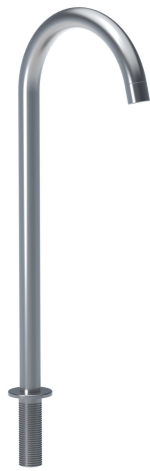

--

Date:
Client:
Project:

590V

One-handle mixer with ceramic disc technology for table mounting 500, with swivel spout 090V and water saving aerator. Height 355 mm. Hole cut out size, mixer: 42 mm. Hole cut out size, spout: 22 mm.

Flow

	Bar:	1.0	2.0	3.0	4.0	5.0
590V	(l/min)	4.8	6.8	8.3	8.3	8.3
590V ¹⁾	(l/min)	2.3	3.3	4.0	4.0	4.0

¹⁾ USA Standard

Available in colors

Color 02, Grey	Color 21, Carmine red
Color 04, Light blue	Color 25, Pink
Color 05, Orange	Color 27, Matt black
Color 06, Light green	Color 28, Matt white
Color 08, Yellow	Color 40, Brushed stainless steel
Color 09, Dark grey	Color 60, Black
Color 12, Mocca	Color 61, Brushed black
Color 14, Bright red	Color 62, Deep black
Color 15, Dark blue	Color 63, Copper
Color 16, Polished chrome	Color 64, Brushed Copper
Color 17, Gloss black	Color 65, Gold
Color 18, White	Color 68, Silver
Color 19, Natural brass	Color 70, Brushed Gold
Color 20, Brushed chrome	

090V
Swivel spout.
Height 355 mm.
Hole cut out size: 22 mm.

500
One-handle table-mounted mixer.