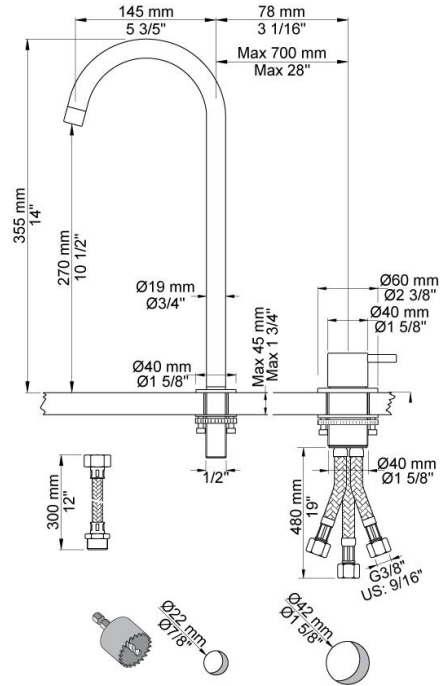

--

Date:
Client:
Project:

590V

One-handle mixer with ceramic disc technology for table mounting 500, with swivel spout 090V and water saving aerator. Height 355 mm. Hole cut out size, mixer: 42 mm. Hole cut out size, spout: 22 mm.

Flow

	Bar:	1.0	2.0	3.0	4.0	5.0
590V	(l/min)	4.8	6.8	8.3	8.3	8.3
590V ¹⁾	(l/min)	2.3	3.3	4.0	4.0	4.0

¹⁾ USA Standard

Available in colors

Color 02, Grey	Color 21, Carmine red
Color 04, Light blue	Color 25, Pink
Color 05, Orange	Color 27, Matt black
Color 06, Light green	Color 28, Matt white
Color 08, Yellow	Color 40, Brushed stainless steel
Color 09, Dark grey	Color 60, Black
Color 12, Mocca	Color 61, Brushed black
Color 14, Bright red	Color 62, Deep black
Color 15, Dark blue	Color 63, Copper
Color 16, Polished chrome	Color 64, Brushed Copper
Color 17, Gloss black	Color 65, Gold
Color 18, White	Color 68, Silver
Color 19, Natural brass	Color 70, Brushed Gold
Color 20, Brushed chrome	

090V
Swivel spout.
Height 355 mm.
Hole cut out size: 22 mm.

500
One-handle table-mounted mixer.