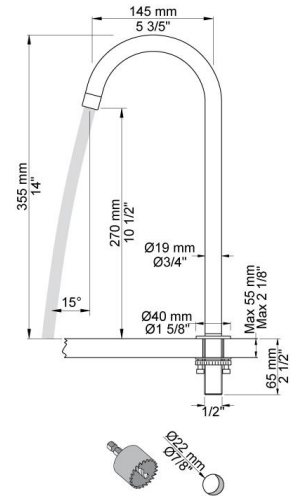

--

Date:
Client:
Project:

590V

One-handle mixer with ceramic disc technology for table mounting 500, with swivel spout 090V and water saving aerator. Height 355 mm. Hole cut out size, mixer: 42 mm. Hole cut out size, spout: 22 mm.

Flow

	Bar:	1.0	2.0	3.0	4.0	5.0
590V	(l/min)	4.8	6.8	8.3	8.3	8.3
590V ¹⁾	(l/min)	2.3	3.3	4.0	4.0	4.0

¹⁾ USA Standard

Available in colors

Color 02, Grey	Color 21, Carmine red
Color 04, Light blue	Color 25, Pink
Color 05, Orange	Color 27, Matt black
Color 06, Light green	Color 28, Matt white
Color 08, Yellow	Color 40, Brushed stainless steel
Color 09, Dark grey	Color 60, Black
Color 12, Mocca	Color 61, Brushed black
Color 14, Bright red	Color 62, Deep black
Color 15, Dark blue	Color 63, Copper
Color 16, Polished chrome	Color 64, Brushed Copper
Color 17, Gloss black	Color 65, Gold
Color 18, White	Color 68, Silver
Color 19, Natural brass	Color 70, Brushed Gold
Color 20, Brushed chrome	

090V
Swivel spout.
Height 355 mm.
Hole cut out size: 22 mm.

500
One-handle table-mounted mixer.