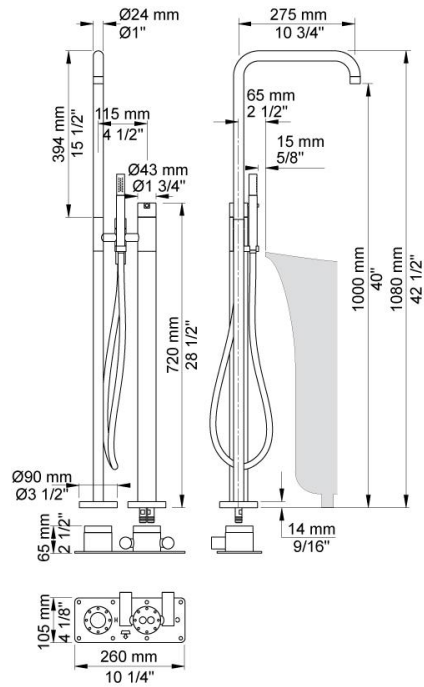

--

Date:
Client:
Project:

**FS1**

Free-standing bath mixer with hand shower with swivel spout, high 1080 mm.

FS1 UP = Build-in part for free-standing bath mixer with hand shower.

FS1 AP = Trim part for free-standing bath mixer with hand shower.

FS1 with height 930 mm available on request.

If the floor covering is greater than 15 mm, extensions should be specified when ordering the FS1. All extensions supplied with the FS1 are free of charge.

**Flow**

	Bar:	1.0	2.0	3.0	4.0	5.0
FS1 <sup>1)</sup>	(l/min)	11.0	15.5	19.0	21.9	24.5
T2	(l/min)	5.2	7.3	9.0	9.0	9.0
FS1 <sup>2)</sup>	(l/min)	12.7	18.0	22.0	25.4	28.4

<sup>1)</sup> Standard Aerator VR624D

<sup>2)</sup> Strainer VR624E