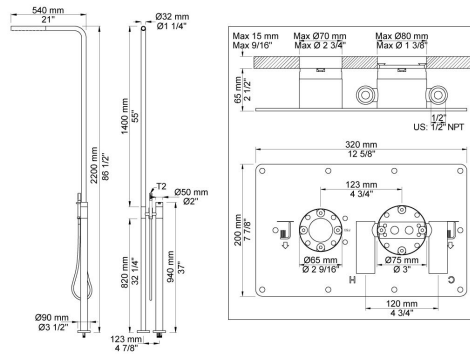

Flow

	Bar:	1.0	2.0	3.0	4.0	5.0
FS3 ¹⁾	(l/min)	7.5	10.6	13.0	15.0	16.8
FS3 ²⁾	(l/min)	5.2	7.3	9.0	9.0	9.0

¹⁾ USA: Flow restricted to 1.8 gpm (7.0 l/min)

²⁾ T2 (USA: Flow restricted to 1.8 gpm (7.0 l/min))