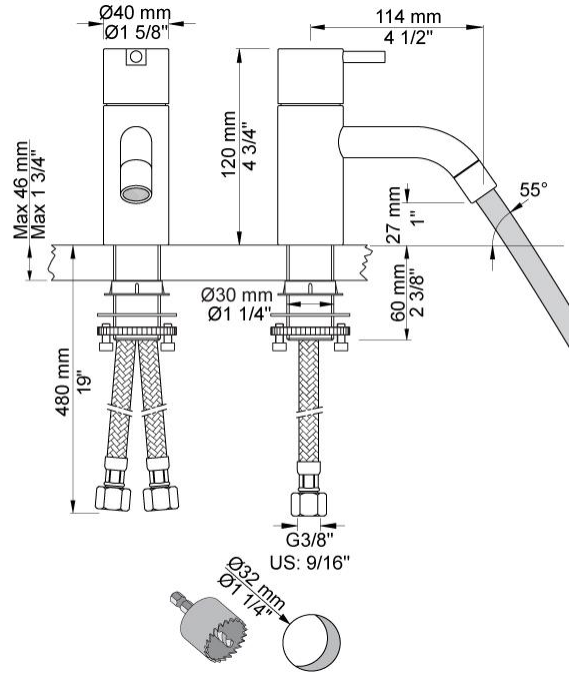

HV1

One-handle mixer with ceramic disc technology, fixed spout with water saving aerator. Height 120 mm.

Pipe size: 3/8". Hole cut out size: 32 mm.

Flow

	Bar:	1.0	2.0	3.0	4.0	5.0
HV1	(l/min)	2.9	4.1	5.0	5.0	5.0
HV1¹⁾	(l/min)	2.6	3.7	4.5	4.5	4.5

¹⁾ USA standard

Available in colors

Color 02, Grey	Color 21, Carmine red
Color 04, Light blue	Color 25, Pink
Color 05, Orange	Color 27, Matt black
Color 06, Light green	Color 28, Matt white
Color 08, Yellow	Color 40, Brushed stainless steel
Color 09, Dark grey	Color 60, Black
Color 12, Mocca	Color 61, Brushed black
Color 14, Bright red	Color 62, Deep black
Color 15, Dark blue	Color 63, Copper
Color 16, Polished chrome	Color 64, Brushed Copper
Color 17, Gloss black	Color 65, Gold
Color 18, White	Color 68, Silver
Color 19, Natural brass	Color 70, Brushed Gold
Color 20, Brushed chrome