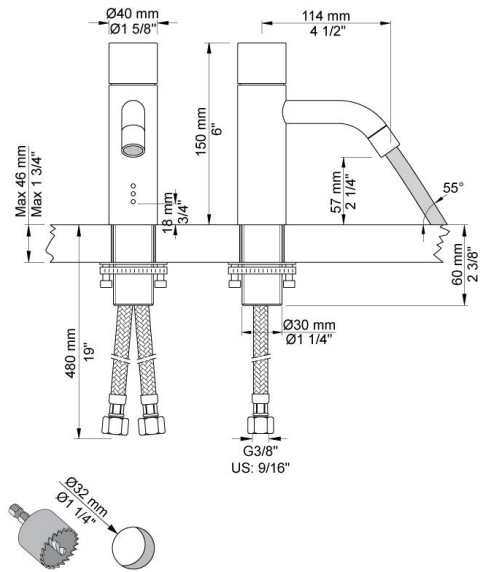

--

Date:
Client:
Project:

HV1E

Basin mixer with on-off sensor for 'hands free' operation. The temperature control handle is available with or without peg, HV1E is without peg. Models with no peg can be locked in a preset position during installation. Height 150 mm. HV1E comes complete with batteries. Valve box for electronic mixer, VR2618 included.

Ada approved.

Flow

	Bar:	1.0	2.0	3.0	4.0	5.0
HV1E	(l/min)	2.9	4.1	5.0	5.0	5.0
HV1E ¹⁾	(l/min)	2.6	3.7	4.5	4.5	4.5

¹⁾ USA standard

Available in colors

Color 02, Grey	Color 21, Carmine red
Color 04, Light blue	Color 25, Pink
Color 05, Orange	Color 27, Matt black
Color 06, Light green	Color 28, Matt white
Color 08, Yellow	Color 40, Brushed stainless steel
Color 09, Dark grey	Color 60, Black
Color 12, Mocca	Color 61, Brushed black
Color 14, Bright red	Color 62, Deep black
Color 15, Dark blue	Color 63, Copper
Color 16, Polished chrome	Color 64, Brushed Copper
Color 17, Gloss black	Color 65, Gold
Color 18, White	Color 68, Silver
Color 19, Natural brass	Color 70, Brushed Gold
Color 20, Brushed chrome	

VR2618
Valve box.