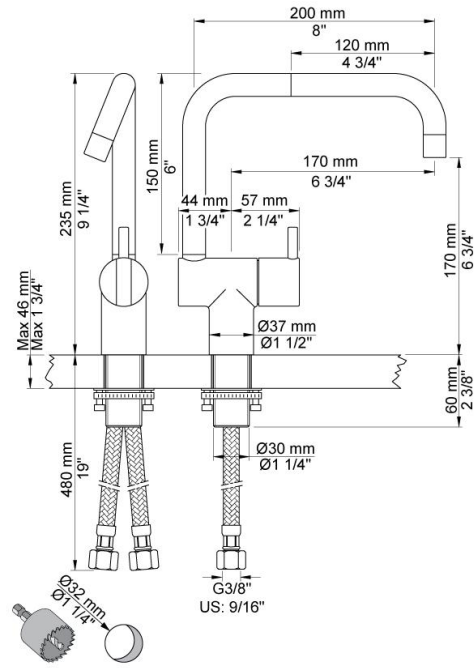

KV1

One-handle mixer with ceramic disc technology, double swivel spout and water saving aerator. Height 235 mm.

Pipe size: 3/8".

Hole cut out size: 32 mm.

Flow

	Bar:	1.0	2.0	3.0	4.0	5.0
KV1	(l/min)	4.8	6.8	8.3	8.3	8.3
KV1 ¹⁾	(l/min)	2.6	3.7	4.5	4.5	4.5

¹⁾ USA standard

Available in colors

Color 02, Grey	Color 21, Carmine red
Color 04, Light blue	Color 25, Pink
Color 05, Orange	Color 27, Matt black
Color 06, Light green	Color 28, Matt white
Color 08, Yellow	Color 40, Brushed stainless steel
Color 09, Dark grey	Color 60, Black
Color 12, Mocca	Color 61, Brushed black
Color 14, Bright red	Color 62, Deep black
Color 15, Dark blue	Color 63, Copper
Color 16, Polished chrome	Color 64, Brushed Copper
Color 17, Gloss black	Color 65, Gold
Color 18, White	Color 68, Silver
Color 19, Natural brass	Color 70, Brushed Gold
Color 20, Brushed chrome