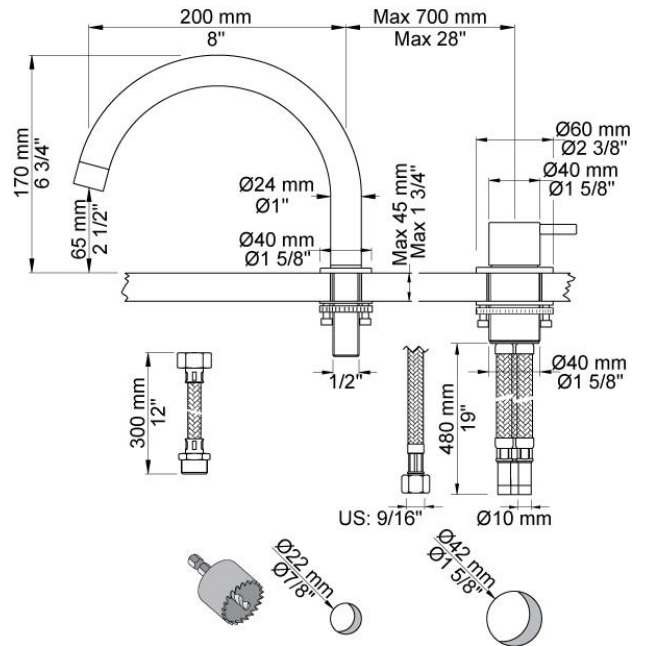

--

Date:
Client:
Project:

PSB Singapore

SC7

One-handle mixer 2500 with swivel spout 090E.

Flow

	Bar:	1.0	2.0	3.0	4.0	5.0
SC7	(l/min)	10.4	14.7	18.0	20.8	23.2

Available in colors