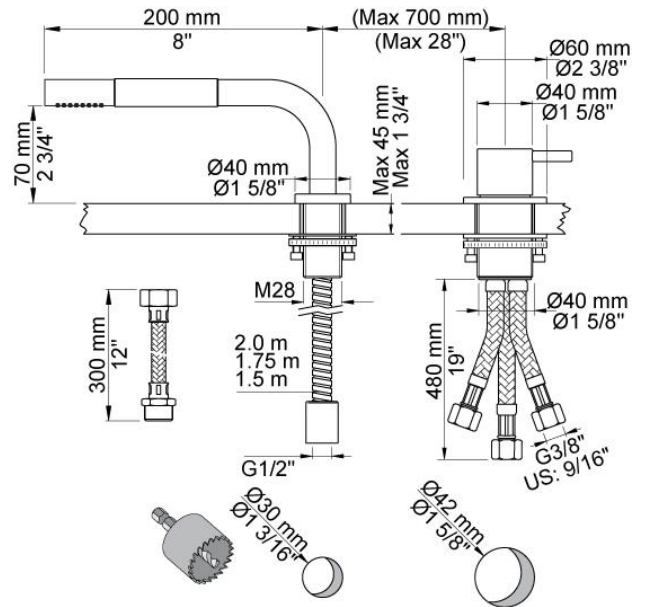

--

Date:
Client:
Project:

**SC9**

One-handle mixer 500 with hand shower T1.

**Flow**

	Bar:	1.0	2.0	3.0	4.0	5.0
SC9	(l/min)	5.8	8.2	10.0	11.6	12.9

**Available in colors**

Color 02, Grey	Color 21, Carmine red
Color 04, Light blue	Color 25, Pink
Color 05, Orange	Color 27, Matt black
Color 06, Light green	Color 28, Matt white
Color 08, Yellow	Color 40, Brushed stainless steel
Color 09, Dark grey	Color 60, Black
Color 12, Mocca	Color 61, Brushed black
Color 14, Bright red	Color 62, Deep black
Color 15, Dark blue	Color 63, Copper
Color 16, Polished chrome	Color 64, Brushed Copper
Color 17, Gloss black	Color 65, Gold
Color 18, White	Color 68, Silver
Color 19, Natural brass	Color 70, Brushed Gold
Color 20, Brushed chrome	

**500**  
One-handle table-mounted mixer.

Pipe size: 3/8"

**T1**  
Deck mounted pull out hand shower, with hose.  
Work top: Max. 45 mm.  
Hole cut out size: 30 mm.