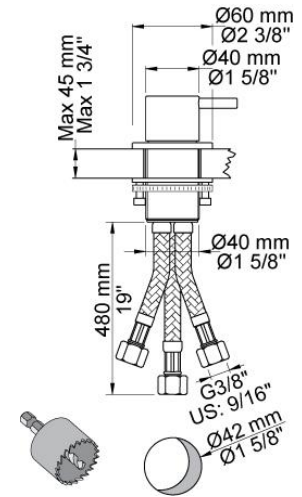

--

Date:
Client:
Project:

**SC9**

One-handle mixer 500 with hand shower T1.

**Flow**

	Bar:	1.0	2.0	3.0	4.0	5.0
SC9	(l/min)	5.8	8.2	10.0	11.6	12.9

**Available in colors**

Color 02, Grey	Color 21, Carmine red
Color 04, Light blue	Color 25, Pink
Color 05, Orange	Color 27, Matt black
Color 06, Light green	Color 28, Matt white
Color 08, Yellow	Color 40, Brushed stainless steel
Color 09, Dark grey	Color 60, Black
Color 12, Mocca	Color 61, Brushed black
Color 14, Bright red	Color 62, Deep black
Color 15, Dark blue	Color 63, Copper
Color 16, Polished chrome	Color 64, Brushed Copper
Color 17, Gloss black	Color 65, Gold
Color 18, White	Color 68, Silver
Color 19, Natural brass	Color 70, Brushed Gold
Color 20, Brushed chrome	

**500**  
One-handle table-mounted mixer.

Pipe size: 3/8"

**T1**  
Deck mounted pull out hand shower, with hose.  
Work top: Max. 45 mm.  
Hole cut out size: 30 mm.